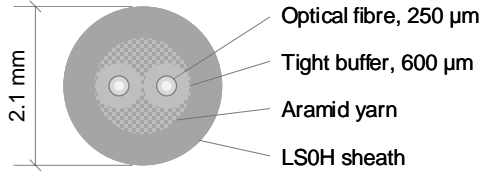

A

B

C

D

LCDU connector

Type	IL mean [dB]	IL max. [dB]	RL mean [dB]	RL min. [dB]
SM/PC	0.12	0.25	55	50

MDC connector

Type	IL mean [dB]	IL max. [dB]	RL mean [dB]	RL min. [dB]
SM/PC	0.12	0.25	55	55

E A to B

Fibre colour	Side A	Side B
Red	A	B
Green	B	A

Cable description	CPR class	Sheath colour	Sheath Ø [mm]
FO Indoor Uniboot 1x2 G.652.D BLO / J-V(ZN)H	-	Yellow	2.1

F

Art. No.	Description	Polarity	Length [m]
42301000ZY	DAX LCU/PC -MDC/PC 01M0H-RDGE-OS2	A to B	1.0
42301100ZY	DAX LCU/PC -MDC/PC 02M0H-RDGE-OS2	A to B	2.0
42301200ZY	DAX LCU/PC -MDC/PC 03M0H-RDGE-OS2	A to B	3.0
42301300ZY	DAX LCU/PC -MDC/PC 04M0H-RDGE-OS2	A to B	4.0
42301400ZY	DAX LCU/PC -MDC/PC 05M0H-RDGE-OS2	A to B	5.0
42301500ZY	DAX LCU/PC -MDC/PC xxMxH-RDGE-OS2	A to B	xx.x

Note: Some items in different lengths may not have been included in this table.

<p>Dätwyler IT Infra, itinfra.datwyler.com</p>			Description DCS patch cable, LCDU/PC-MDC/PC, G.652.D BLO, A to B						
Drawn	Philipp Bless	01.09.2023	Datwyler description		-				
Checked	André Jaun	05.09.2023	Size	Scale	Article number	Drawing number	Revision	Page	
Approved	Kai Wirkus	08.09.2023	A4	-	According to table	10000298792	00	1 of 1	