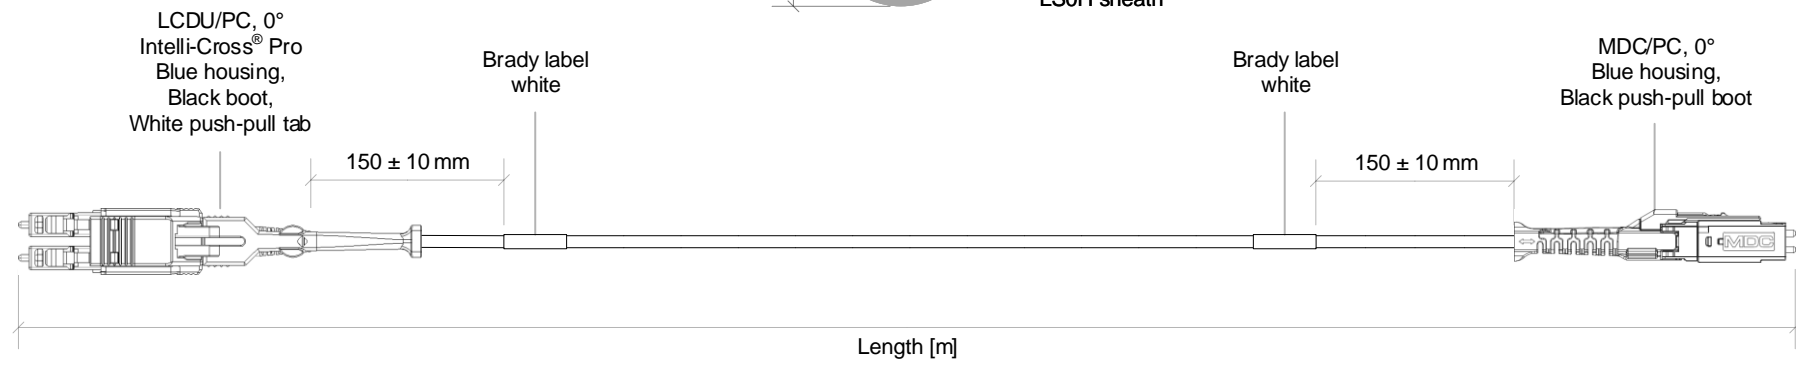

A

B

C

D

LCDU connector

Type	IL mean [dB]	IL max. [dB]	RL mean [dB]	RL min. [dB]
SM/PC	0.12	0.25	55	50

MDC connector

Type	IL mean [dB]	IL max. [dB]	RL mean [dB]	RL min. [dB]
SM/PC	0.12	0.25	55	55

E A to B

Fibre colour	Side A	Side B
Red	A	B
Green	B	A

Cable description	CPR class	Sheath colour	Sheath Ø [mm]
FO Indoor Uniboot 1x2 G.652.D BLO / J-V(ZN)H	-	Yellow	2.1

F

Art. No.	Description	Polarity	Length [m]
42301000ZY	DAX LCU/PC -MDC/PC 01M0H-RDGE-OS2	A to B	1.0
42301100ZY	DAX LCU/PC -MDC/PC 02M0H-RDGE-OS2	A to B	2.0
42301200ZY	DAX LCU/PC -MDC/PC 03M0H-RDGE-OS2	A to B	3.0
42301300ZY	DAX LCU/PC -MDC/PC 04M0H-RDGE-OS2	A to B	4.0
42301400ZY	DAX LCU/PC -MDC/PC 05M0H-RDGE-OS2	A to B	5.0
42301500ZY	DAX LCU/PC -MDC/PC xxMxH-RDGE-OS2	A to B	xx.x

Note: Some items in different lengths may not have been included in this table.

<p>Dätwyler IT Infra, itinfra.datwyler.com</p>			Description DCS patch cable, LCDU/PC-MDC/PC, G.652.D BLO, A to B						
Drawn	Philipp Bless	01.09.2023	Datwyler description		-				
Checked	André Jaun	05.09.2023	Size	Scale	Article number	Drawing number	Revision	Page	
Approved	Kai Wirkus	08.09.2023	A4	-	According to table	10000298792	00	1 of 1	