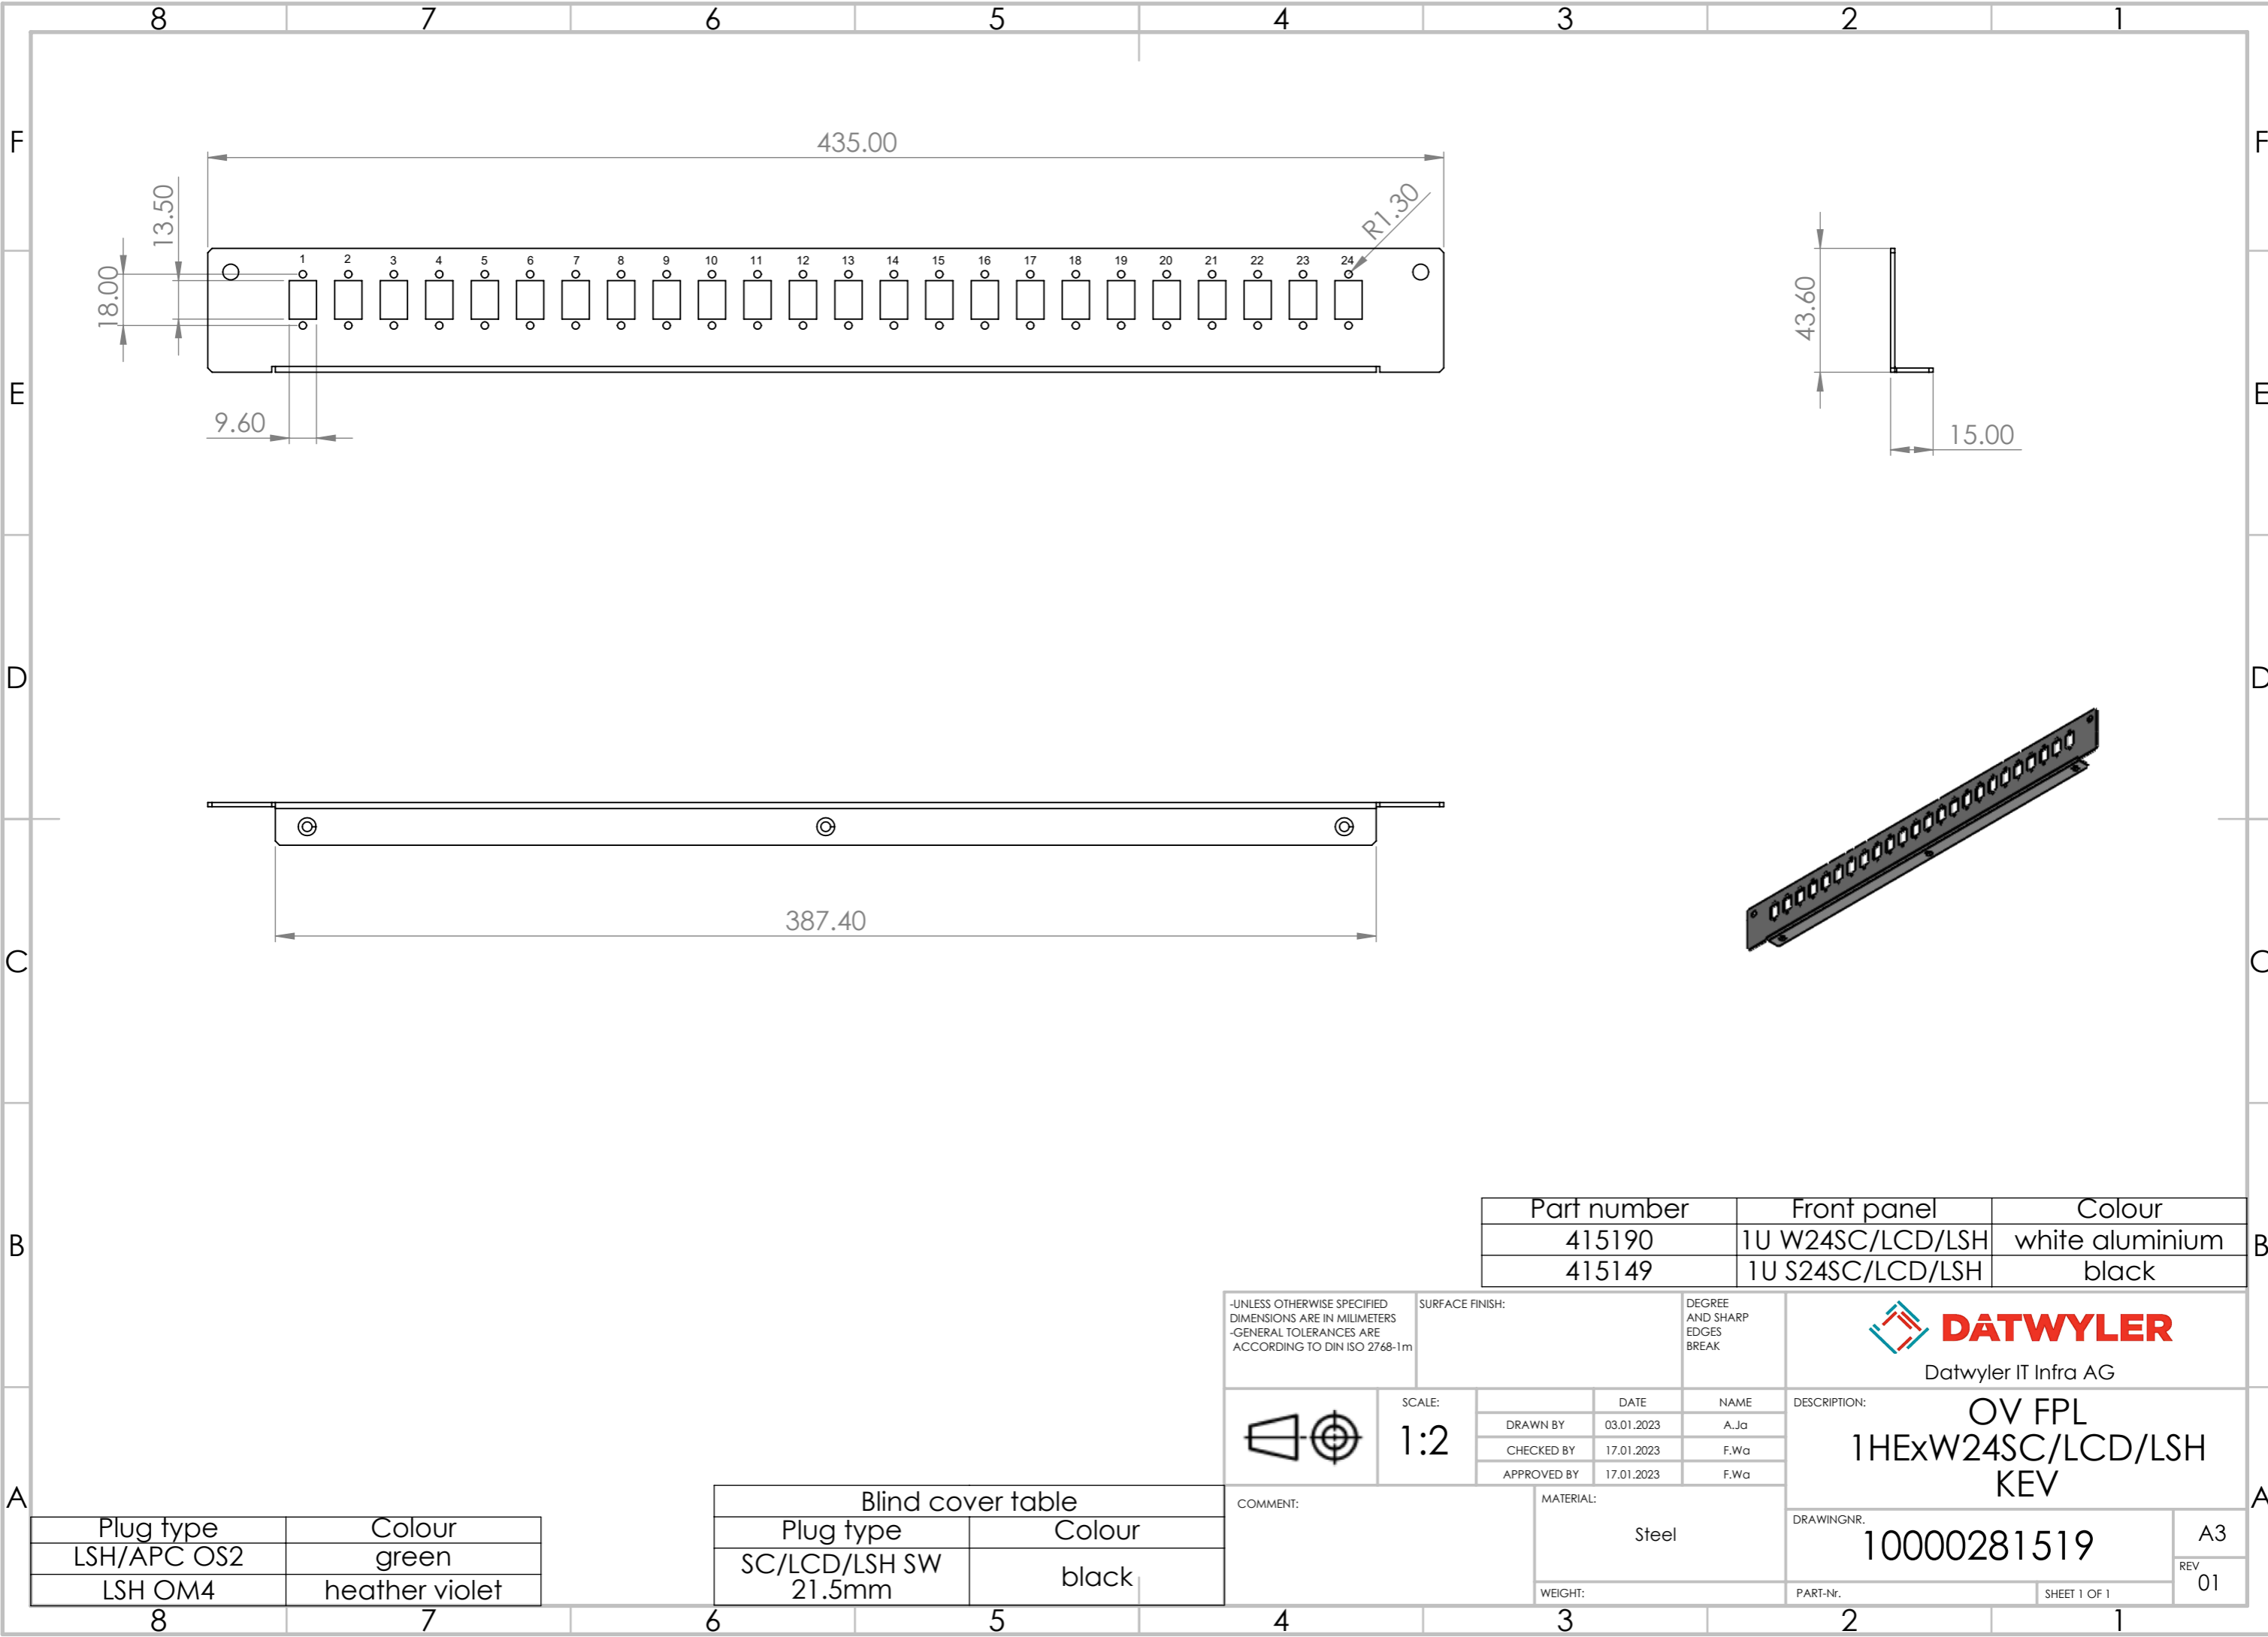

This drawing may not be used for manufacturing, copied duplicated or made available to third parties without our permission.

Part number	Front panel	Colour
415190	1U W24SC/LCD/LSH	white aluminium
415149	1U S24SC/LCD/LSH	black

-UNLESS OTHERWISE SPECIFIED DIMENSIONS ARE IN MILLIMETERS -GENERAL TOLERANCES ARE ACCORDING TO DIN ISO 2768-1m		SURFACE FINISH:		DEGREE AND SHARP EDGES BREAK		 Datwyler IT Infra AG
	SCALE:	DATE	NAME		DESCRIPTION: <b>OV FPL                  1HexW24SC/LCD/LSH                  KEV</b>	
	1:2	03.01.2023	A.Ja			
		17.01.2023	F.Wa			
COMMENT:		APPROVED BY		MATERIAL:		DRAWINGNR. <b>10000281519</b>
		17.01.2023		Steel		
				WEIGHT:		PART-Nr. SHEET 1 OF 1

Plug type	Colour
LSH/APC OS2	green
LSH OM4	heather violet

Blind cover table	
Plug type	Colour
SC/LCD/LSH SW 21.5mm	black

A3  
REV 01