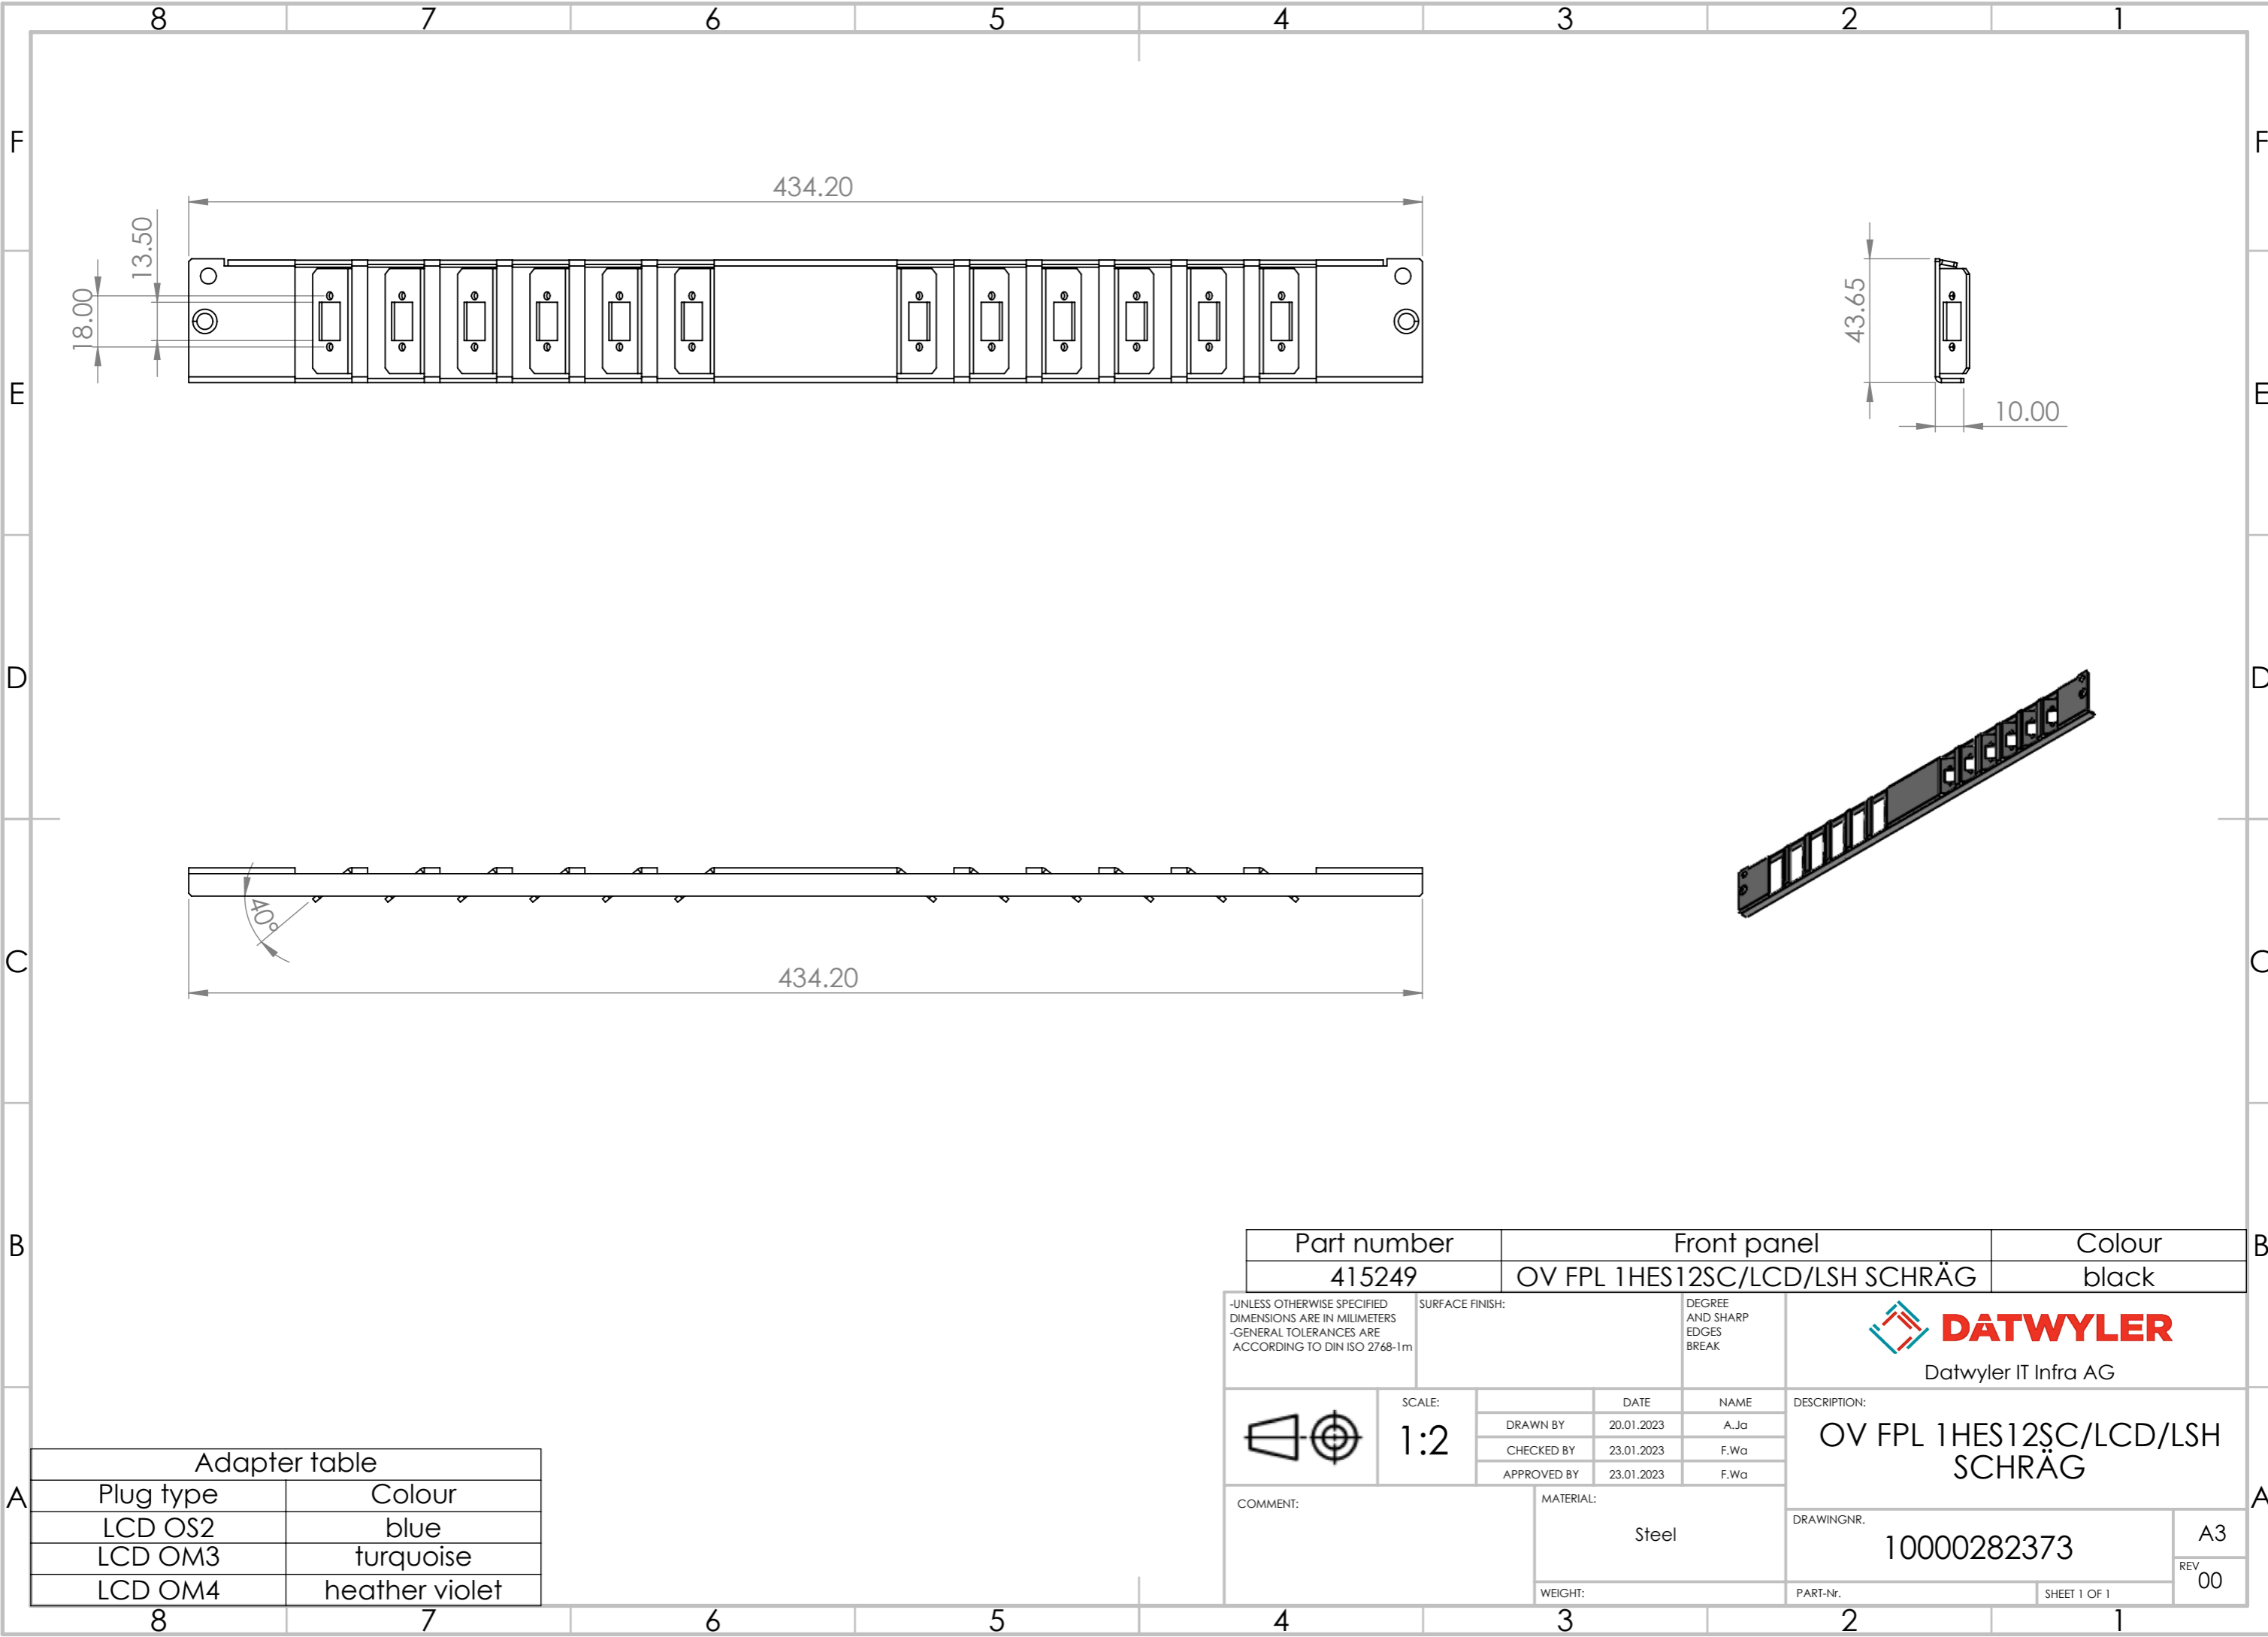

This drawing may not be used for manufacturing, copied duplicated or made available to third parties without our permission.

Adapter table	
Plug type	Colour
LCD OS2	blue
LCD OM3	turquoise
LCD OM4	heather violet

Part number		Front panel		Colour
415249		OV FPL 1HES12SC/LCD/LSH SCHRÄG		black
-UNLESS OTHERWISE SPECIFIED DIMENSIONS ARE IN MILLIMETERS -GENERAL TOLERANCES ARE ACCORDING TO DIN ISO 2768-1m		SURFACE FINISH:		DEGREE AND SHARP EDGES BREAK
		SCALE:	DATE	NAME
		1:2	20.01.2023	A.Ja
		CHECKED BY	23.01.2023	F.Wa
COMMENT:		APPROVED BY		23.01.2023
MATERIAL:		Steel		DESCRIPTION:
WEIGHT:		PART-Nr.		10000282373
DRAWINGNR.		10000282373		A3
REV		00		SHEET 1 OF 1

OV FPL 1HES12SC/LCD/LSH SCHRÄG