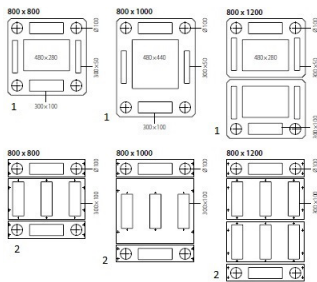

Mechanical properties

Base frame	Welded sheet steel frame (2.0 mm, partially 1.5 mm)
Front door	Tinted safety glass with swivel handle lock, DIN profile, universal key 333, 3-point locking, up to 180° aperture angle. Doors can be hinged right or left (easy to change).
Rear door	Sheet steel, non-perforated, with swivel handle lock, DIN profile, universal key 333, 3-point locking, up to 180° aperture angle. Doors can be hinged right or left (easy to change)
Side panels	Removable, locks with universal key
Feet	Set of adjustable feet as standard
Protection class	IP 40
Bayable	yes
Mounting profile	2 pairs of 19" vertical profiles, front / rear, adjustable from inside, with U label
Earthing	pre-installed flat earthing kit
Bottom panel	Multi-piece, removable, 100 mm round cable entry hole with plastic cover in each corner, 5-8 additional 300 x 100 mm cable entry holes, covered with sheet steel plates
Top Panel	One-piece (D: 800/1000 mm), multi-piece (D: 1200 mm), removable, 100 mm round cable entry hole with plastic cover in each corner, 2 additional 300 x 100 mm cable entry holes, 2-4 additional 300 x 50 mm cable entry holes and 1-2 openings for the installation of fan ventilation units, each covered with a sheet steel plate