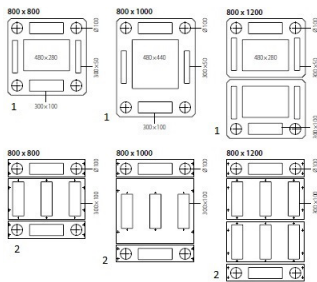

Proprietà meccaniche

Telaio di base	Welded sheet steel frame (2.0 mm, partially 1.5 mm)
Porta anteriore	Tinted safety glass with swivel handle lock, DIN profile, universal key 333, 3-point locking, up to 180° aperture angle. Doors can be hinged right or left (easy to change).
Porta posteriore	Sheet steel, non-perforated, with swivel handle lock, DIN profile, universal key 333, 3-point locking, up to 180° aperture angle. Doors can be hinged right or left (easy to change)
Pannelli laterali	Removable, locks with universal key
Piedi	Set of adjustable feet as standard
Classe di protezione	IP 40
Accoppiabile	yes
Profilo di montaggio	2 pairs of 19" vertical profiles, front / rear, adjustable from inside, with U label
Messa a terra	pre-installed flat earthing kit
Pannello inferiore	Multi-piece, removable, 100 mm round cable entry hole with plastic cover in each corner, 5-8 additional 300 x 100 mm cable entry holes, covered with sheet steel plates
Pannello superiore	One-piece (D: 800/1000 mm), multi-piece (D: 1200 mm), removable, 100 mm round cable entry hole with plastic cover in each corner, 2 additional 300 x 100 mm cable entry holes, 2-4 additional 300 x 50 mm cable entry holes and 1-2 openings for the installation of fan ventilation units, each covered with a sheet steel plate