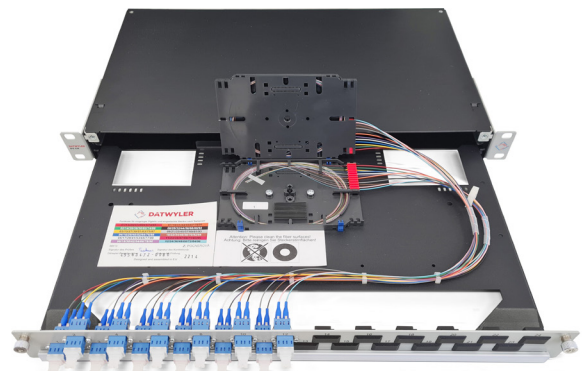

Optical Properties

Fibre class	Singlemode
Fibre type	E9/125 G.652.D BLO
Fibre category	OS2
Colour code	Swisscom
Adapter	LCD/PC
Adapter colour	blue
Ferrule material	Zirconia
Insertion loss (IL), maximal	0.25 dB
Insertion loss (IL), typical	0.12 dB
Return loss (RL), minimal	50 dB
Return loss (RL), typical	55 dB

Scope of delivery

1. Splice box with
2. one straight cable entry (2 x M15 + 1 x M20)
   - one breakout cable entry
   - coloured pigtailed with measurement report
   - FO adapters, fastened by screws
   - complete splicing set with crimp splice protection
   - labelling strip, 410 mm
   - M6 mounting set

Versions

Material number	Product	Colour (Frontplate)	Number of adapters	Adapter orientation	Pigtails	Weight [kg]	Packing unit	GTIN / EAN
41516002ZY	Splice box OV-E 6xLCD/PC	silver	6	offset horizontal	12 x LC	2.5 kg	1 pc.	40393910013658
41516402ZY	Splice box OV-E 12xLCD/PC	silver	12	offset horizontal	24 x LC	3.49 kg	1 pc.	40393910013573
41516802ZY	Splice box OV-E 24xLCD/PC	silver	24	offset horizontal	48 x LC	3.49 kg	1 pc.	40393910013498

Variants on request.